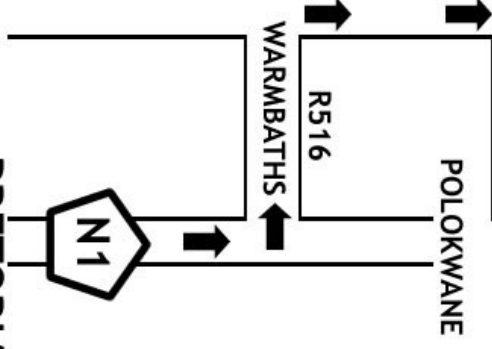

Rooiberg De Wildt Cheetah

Diepdrift

Thabazimbi

DIEPDRIFT ROAD (GRAVEL ROAD)

➔ To Rooiberg & Thabazimbi

50km to Thornwood Lodge from N1

*Please note: This map is not drawn to scale.

Address: 19 Cyferfontein on Diepdrift Road off R516

R516

➔ 26km from Bela Bela

PRETORIA

POLOKWANE

WARMBATHS

OLD PRETORIA ROAD

CHRIS HANI DRIVE

Avenutura